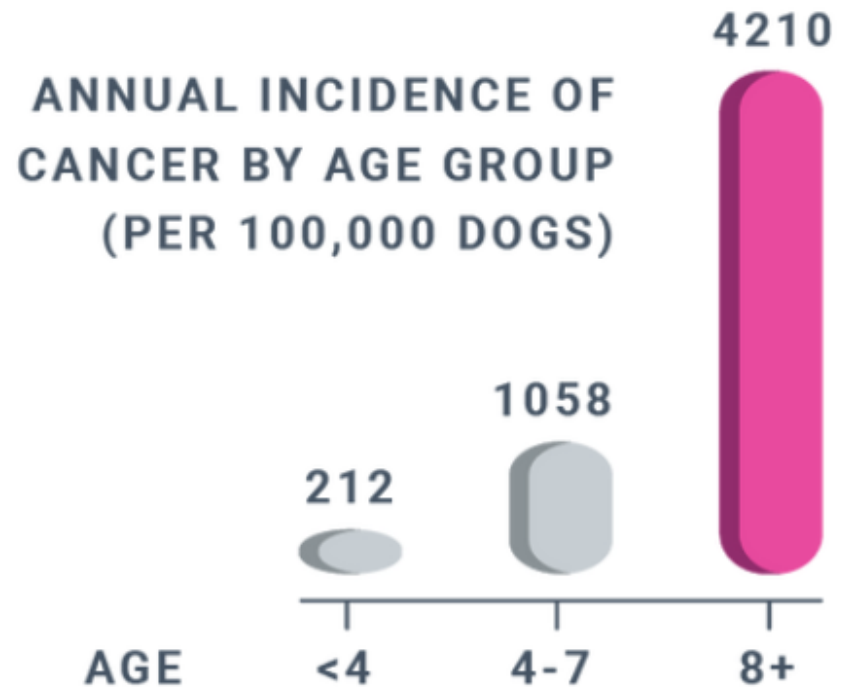

Website: letsmovets.com

WHAT IS ONCOK9[®]

THE LIQUID BIOPSY TEST FOR DOGS

**Simple
Blood Draw**

**Multi-Cancer
Coverage**

**Cutting-Edge
Technology**

**Early
Detection**

THE IMPORTANCE OF SCREENING

7x Higher Risk
of Cancer
Over Age 8

Email: info@letsmovet.com

Call: 310-935-3888

Website: letsmovets.com

ONCOK9[®]

THE LIQUID BIOPSY TEST FOR DOGS

CAN DETECT

30